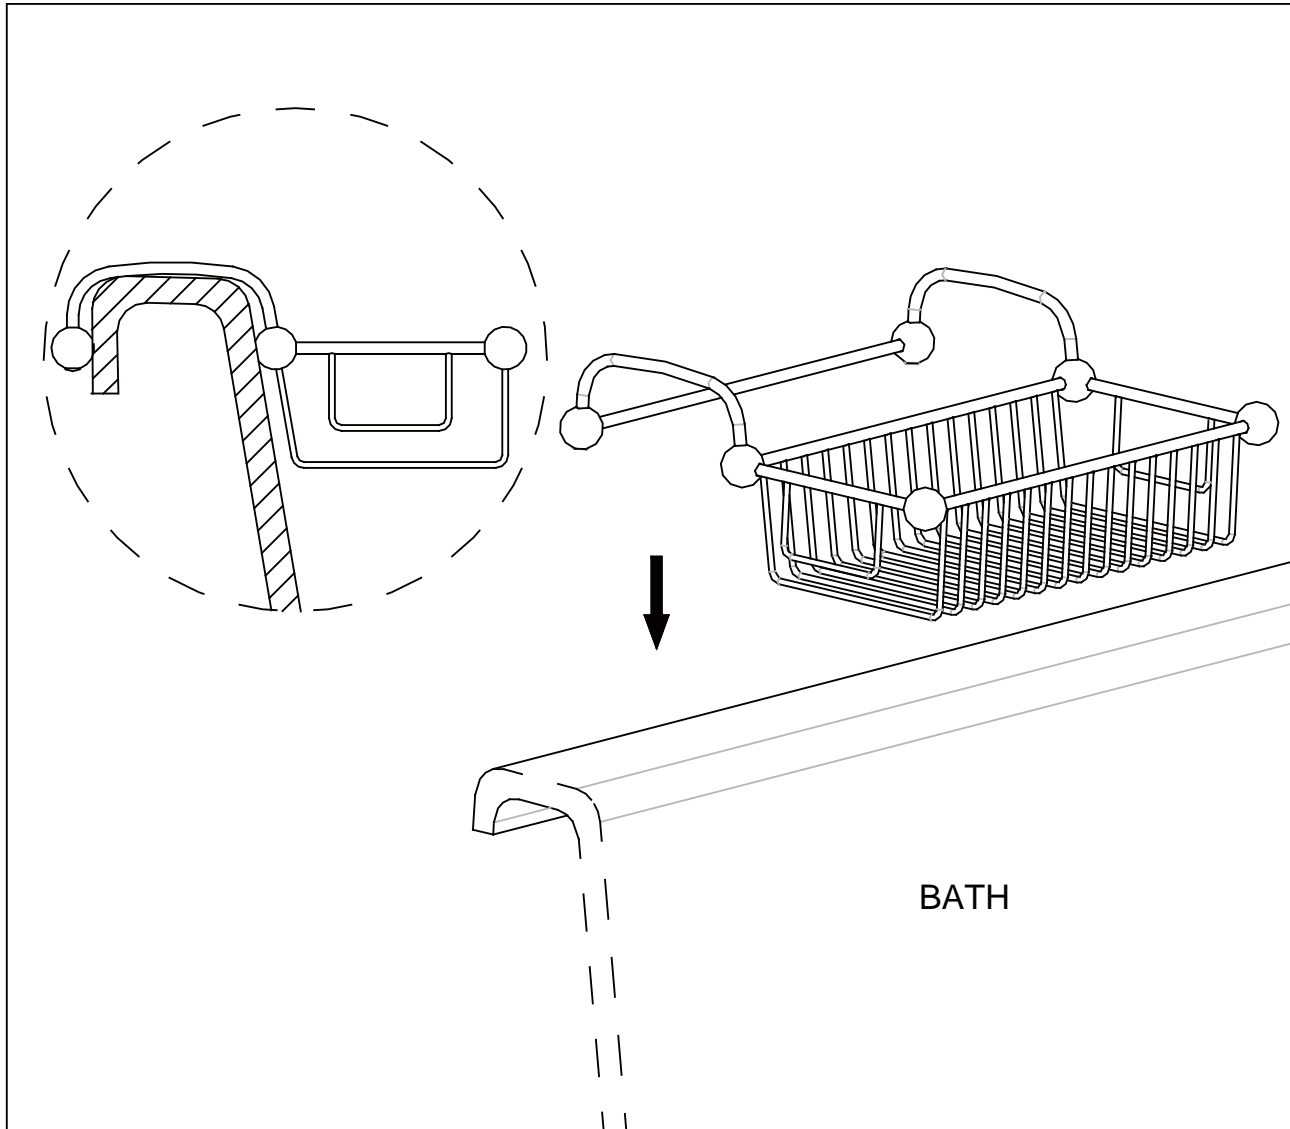

Installation:

The product is 100% brass chrome plated.

Suggest cleaning the product surface with cleanwater or soft detergent, and then dry with soft towel.

Please do not use any detergent containing hydrochloric acid or caustic chemicals.

Avoid scratching the surface with hard objects, and do not use a coarse cloth to wipe.

The product should be installed by a professional, following the recommended installation instructions.