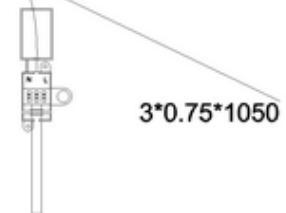

FRONT VIEW

SIDE VIEW

BACK VIEW

3*0.75*1050