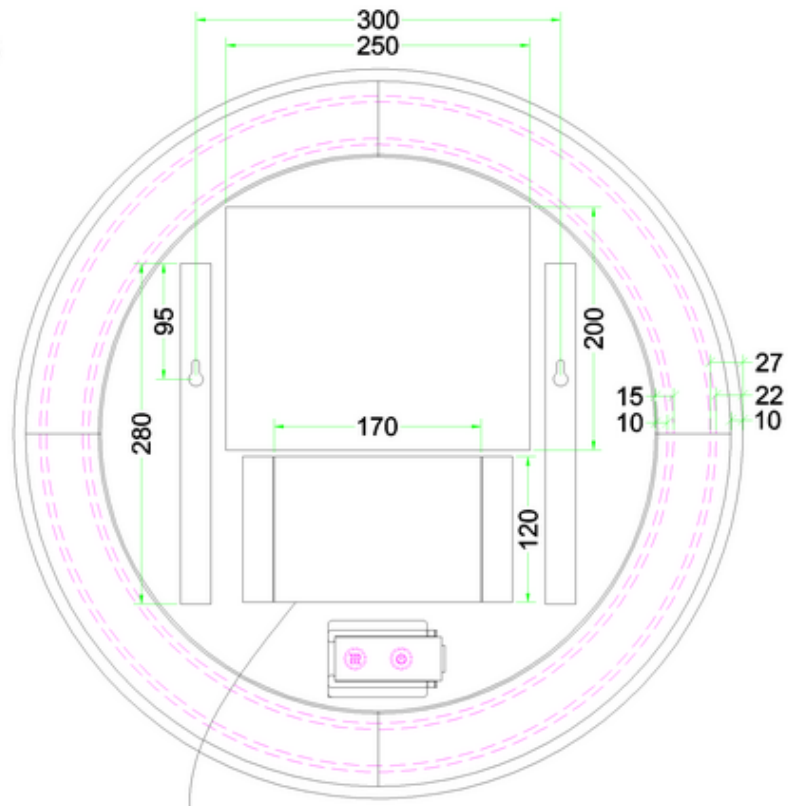

FRONT VIEW

SIDE VIEW

BACK VIEW

3*0.75*1050