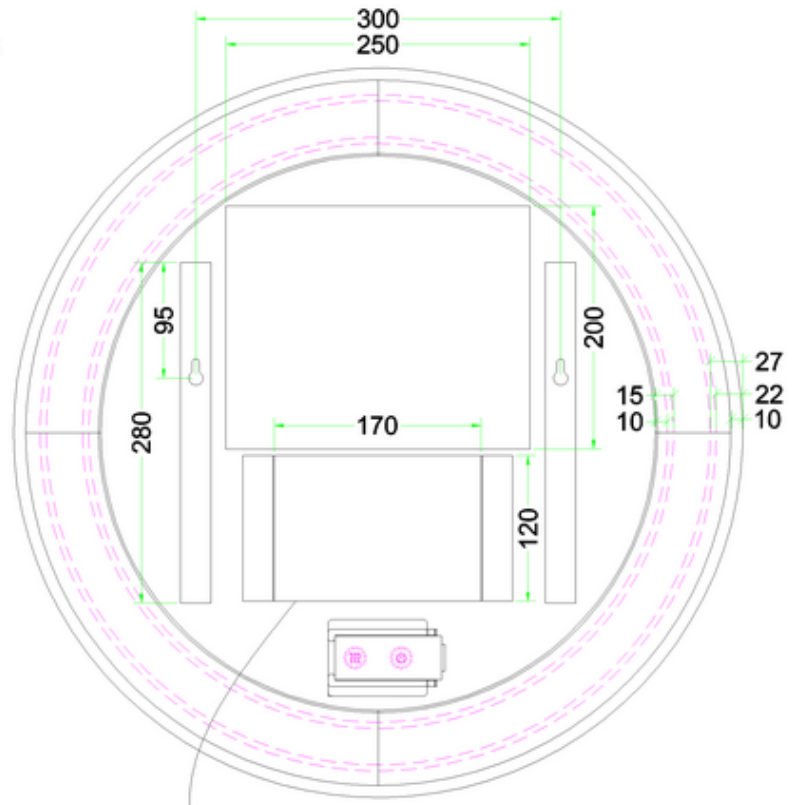

FRONT VIEW

SIDE VIEW

BACK VIEW

3*0.75*1050